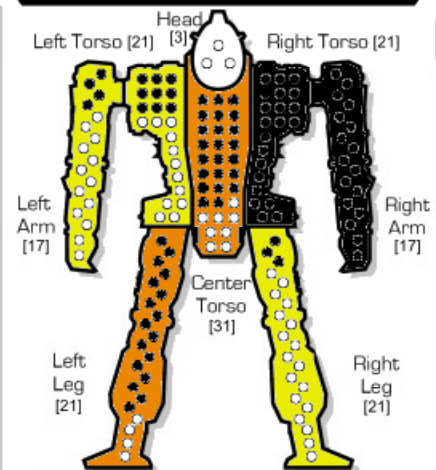

Name: chihawk (Player 5)

Gunnery Skill: 3 Piloting Skill: 5

Hits Taken	1	2	3	4	5	6
Consciousness#	3	5	7	10	11	Dead

Armor Factor = 304

ARMOR DIAGRAM

CRITICAL HIT TABLE

Left Arm

- Shoulder
- Upper Arm Actuator
- Lower Arm Actuator
- PPC
- PPC
- PPC

Head

- Life Support
- Sensors
- Cockpit
- Roll Again
- Sensors
- Life Support

Center Torso

- Fusion Engine
- Fusion Engine
- Fusion Engine
- Gyro
- Gyro
- Gyro

Left Torso

- Heat Sink
- Heat Sink
- Heat Sink
- Heat Sink
- Heat Sink
- Heat Sink

- Gyro
- Fusion Engine
- Fusion Engine
- Fusion Engine
- Jump Jet
- Roll Again

Engine Hits ●●●○
 Gyro Hits ●●●
 Sensor Hits ○○
 Life Support ○

Left Leg

- Hip
- Upper Leg Actuator
- Lower Leg Actuator
- Foot Actuator
- Heat Sink
- Jump Jet

Right Leg

- Hip
- Upper Leg Actuator
- Lower Leg Actuator
- Foot Actuator
- Heat Sink
- Jump Jet

Damage Transfer Diagram

INTERNAL STRUCTURE DIAGRAM

HEAT DATA

Heat Level*	Effects	Heat Sinks: 22
30	Shutdown	Single
28	Ammo Exp. avoid on 8+	○○○○
26	Shutdown, avoid on 10+	○○○○
25	-5 Movement Points	○○○○
24	+4 Modifier to Fire	○○○○
23	Ammo Exp. avoid on 6+	○○○○
22	Shutdown, avoid on 8+	○○○○
20	-4 Movement Points	○○○○
19	Ammo Exp. avoid on 4+	○○○○
18	Shutdown, avoid on 6+	○○○○
17	+3 Modifier to Fire	○○○○
15	-3 Movement Points	○○○○
14	Shutdown, avoid on 4+	○○○○
13	+2 Modifier to Fire	○○○○
10	-2 Movement Points	○○○○
8	+1 Modifier to Fire	○○○○
5	-1 Movement Points	○○○○