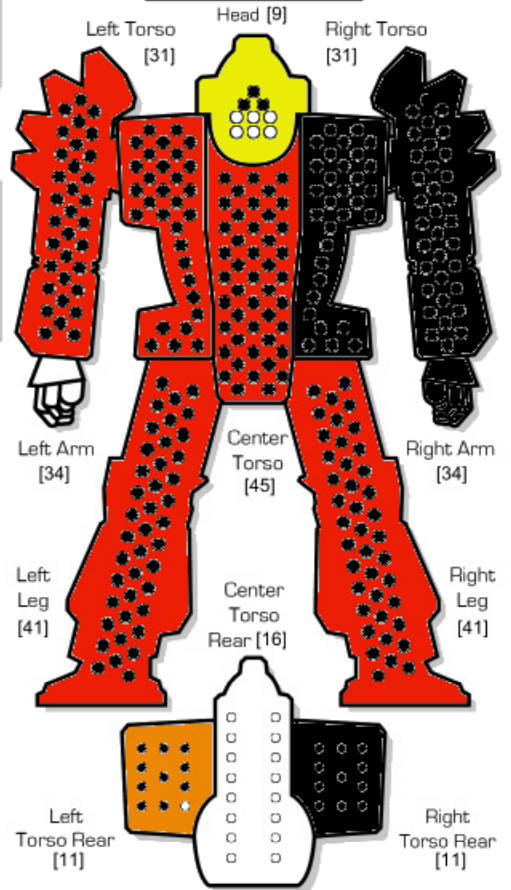

BATTLETECH

'MECH RECORD SHEET

MECH DATA

Type: **Marauder II MAD-4A**

Movement Points: Tonnage: 100
 Walking: 3 Tech Base: Inner Sphere
 Running: 5 (Introductory)
 Jumping: 3 Era: Late Succession Wars

Weapons & Equipment Inventory (hexes)

Qty	Type	Loc	Ht	Dmg	Min	Sht	Med	Lng
1	Large Laser	RT	8	8	5	10	15	
1	Medium Laser	RA	3	5	3	6	9	
1	PPC	RA	10	10	3	6	12	18
1	Medium Laser	LA	3	5	3	6	9	
1	PPC	LA	10	10	3	6	12	18

Cost: 9,356,000

BV: 2,488

WARRIOR DATA

Name: chihawk (Player 5)

Gunnery Skill: 3 Piloting Skill: 5

Hits Taken	1	2	3	4	5	6
Consciousness#	3	5	7	10	11	Dead

Armor Factor = 304

ARMOR DIAGRAM

CRITICAL HIT TABLE

Left Arm

- Shoulder
- Upper Arm Actuator
- Lower Arm Actuator
- PPC
- PPC
- PPC

Head

- Life Support
- Sensors
- Cockpit
- Roll Again
- Sensors
- Life Support

Center Torso

- Fusion Engine
- Fusion Engine
- Fusion Engine
- Gyro
- Gyro
- Gyro

Left Torso

- Heat Sink
- Heat Sink
- Heat Sink
- Heat Sink
- Heat Sink
- Heat Sink